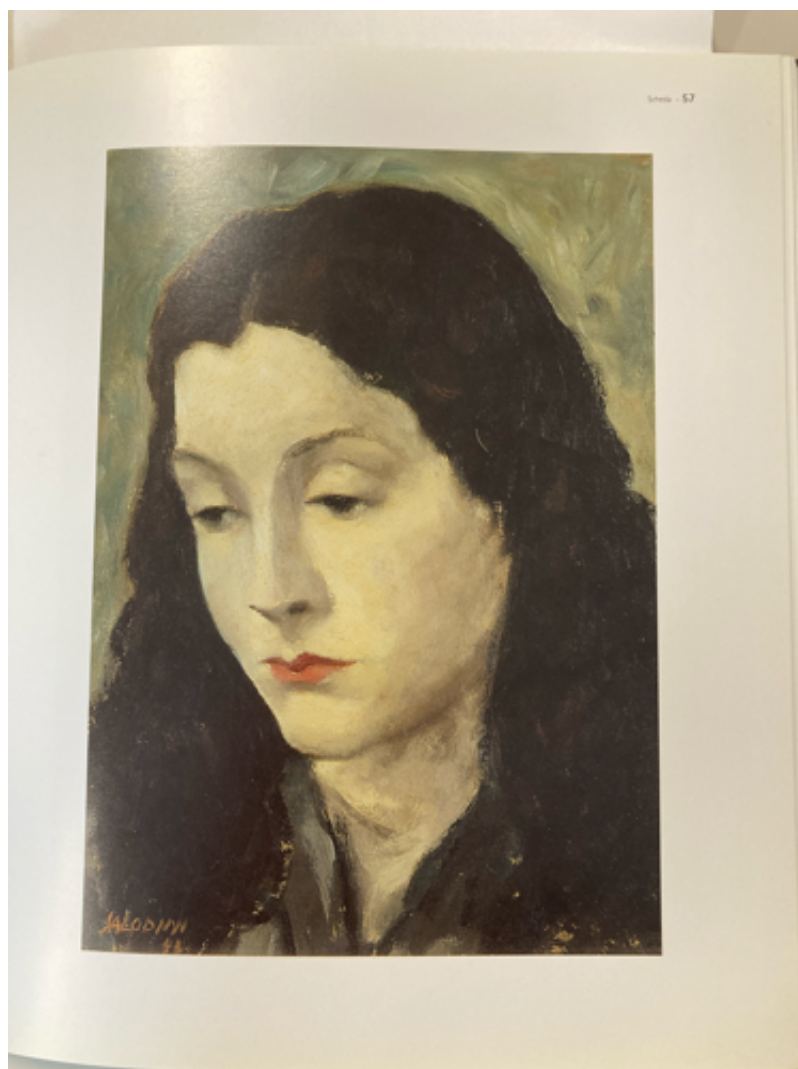

ID-ART EXTRACT

CHARACTERISTICS:

Title	Ritratto
Artist	Francesco Carlo Salodini
Object type	Painting > Portrait (not religious) > Full length > Full face
Period	1944
Medium	Painting > Oil
Material	Cardboard
Shape	Rectangle > Vertical rectangle

Description	Woman
Dimensions	
Height	36.4 cm
Width	27.2 cm
Depth	-
Diameter	-
Weight	-
Signature state	With signature > Legible signature
Signature position	Bottom left
Marking text	SALODINI
Marking location	via Einaudi, 23 - Brescia (Italy) - sede della Camera di Commercio
Information	Property of the Chamber of Commerce Brescia Italy - camera.brescia@bs.legalmail.camcom.it